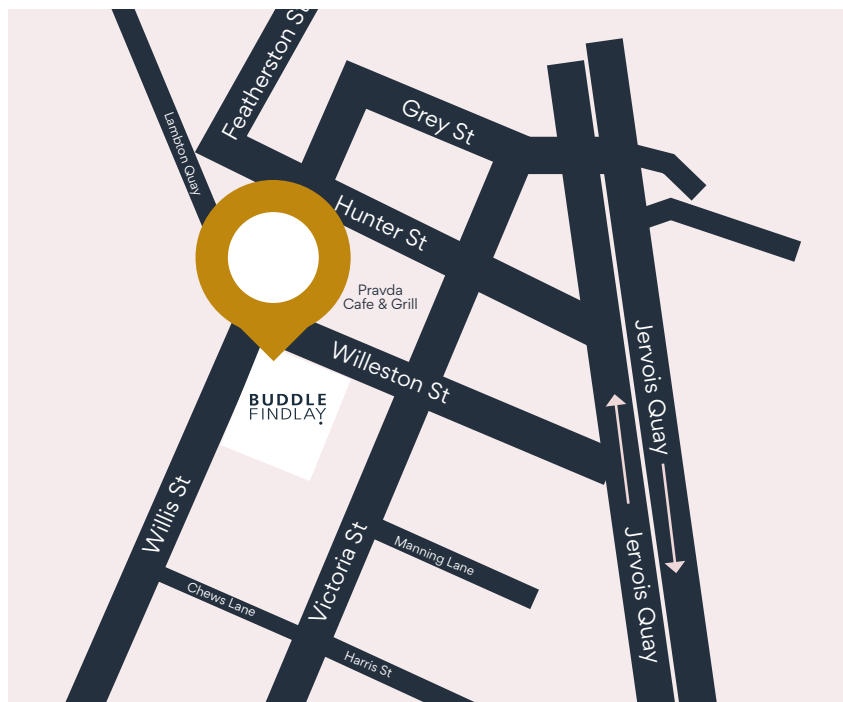

Wellington information.

Reception is located on level 18

Reception hours

7.30am to 6.00pm, Monday to Friday

Client car park

Level B3 - access via Victoria Street

Contact Buddle Findlay reception on 0800 283 925 extension 8181 to book a car park.

- The Buddle Findlay car park entrance is located on Victoria Street (between Aon Centre and Page Blackie Gallery).
- To access the car park drive down the ramp and when you arrive at the security arm, telephone Buddle Findlay on 0800 283 925. Advise the call centre operator of your name and the car park you have been allocated and they will raise the barrier arm. Drive to the very end of the ramp, turn a sharp right (it's a one way system) until you arrive at your allocated car park.
- After parking your car, take the lift opposite car park #25 - select G for ground floor. Walk to the opposite side of the building (Willis Street), select 17 on the keypad outside the lifts (the screen above the keypad will display a letter corresponding to the lift you need to go in).
- Leave your keys at reception if you are sharing a tandem car park in case your vehicle has to be moved. When returning to the visitor car park, remember to exit the lift at ground level, walk around to Victoria Street and take the lift to B3.
- The car park barrier will automatically open when your car is in front of the exit. After 6.00pm it is by access card only.