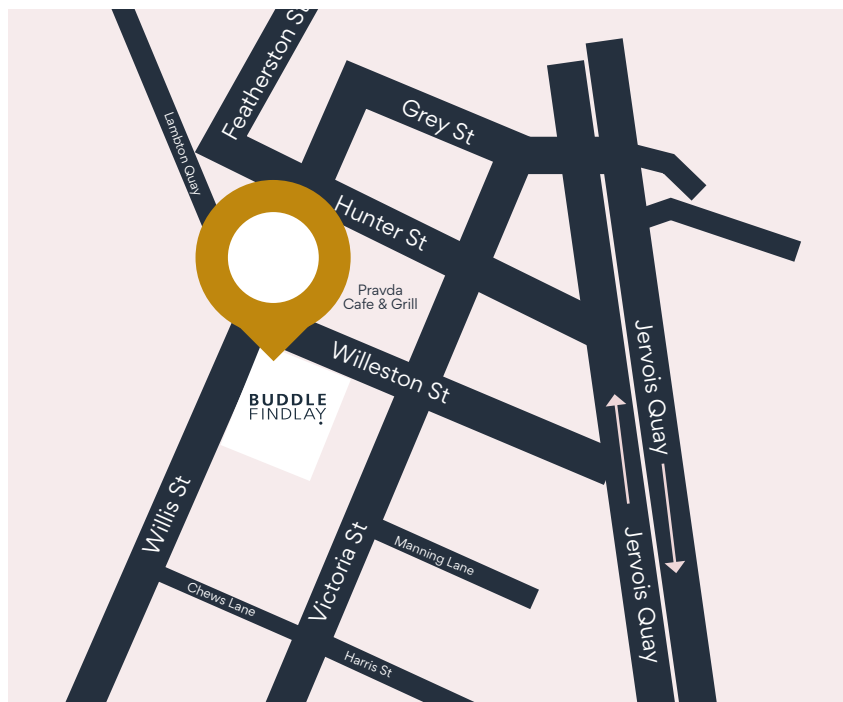

Wellington information.

Reception is located on level 17

Reception hours

8.30am to 5.00pm, Monday to Friday

Client car park

Level B3 - access via Victoria Street

Contact Buddle Findlay reception on 0800 283 925 extension 8181 to book a car park.

- The Buddle Findlay car park entrance is located on Victoria Street (between Aon Centre and Page Blackie Gallery).
- To access the car park drive down the ramp and when you arrive at the security arm, telephone Buddle Findlay on 0800 283 925. Advise the call centre operator of your name and the car park you have been allocated and they will raise the barrier arm. Drive to the very end of the ramp, turn a sharp right (it's a one way system) until you arrive at your allocated car park.
- After parking your car, take the lift opposite car park #25 - select G for ground floor. Walk to the opposite side of the building (Willis Street), select 17 on the keypad outside the lifts (the screen above the keypad will display a letter corresponding to the lift you need to go in).
- Leave your keys at reception if you are sharing a tandem car park in case your vehicle has to be moved. When returning to the visitor car park, remember to exit the lift at ground level, walk around to Victoria Street and take the lift to B3.
- The car park barrier will automatically open when your car is in front of the exit. After 6.00pm it is by access card only.